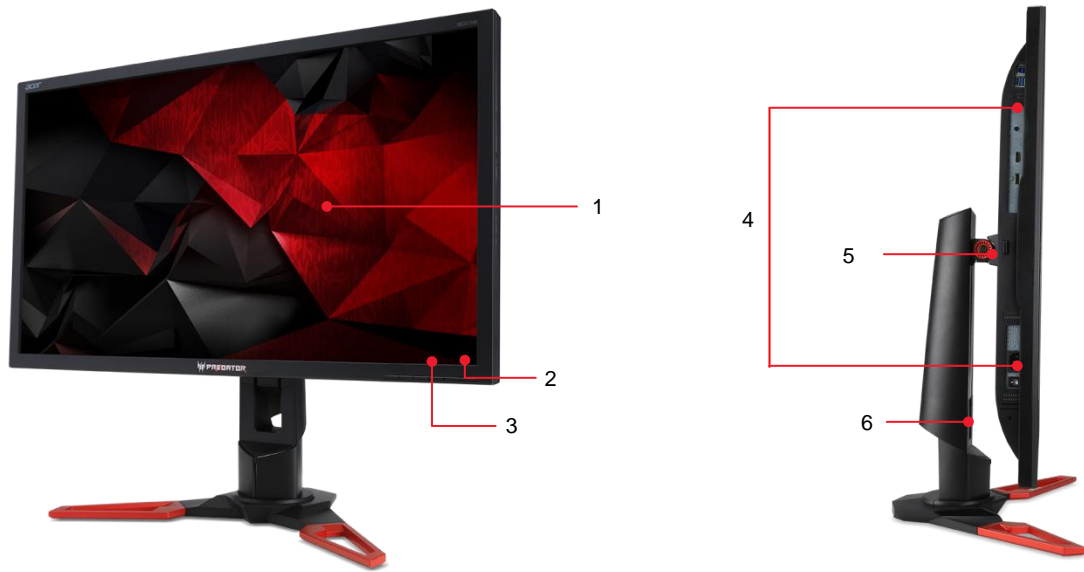

Predator XB1

XB241H

Game without compromise

- 24" Full HD (1920x1080) 144Hz NVIDIA® G-SYNC™ gaming monitor
- Fast 1ms response time
- Custom game profiles with Predator GameView
- *Overclocking up to 180Hz

ULMB

acer

Product views	1. 24"16:9 display 2. Power button 3. GameView OSD button	4. 2W x2 speakers 5. Height adjustment stand 6. Cable management
Color	Black/Red	
Dimensions and weight	Dimensions: 567 (W) x 392-542 (H) x 268 (D) mm 22.3 (W) x 15.4-21.4 (H) x 10.6 (D) inches	Weight: 6.31 kg 13.91 lbs.
Size	24"(16:9)	
Active display area	531x299mm	
Maximum resolution	<ul style="list-style-type: none"> HDMI: 1920x1080 @60H DP: 1920x1080 @144Hz Overclocking mode: DP: 1920 x 1080@180Hz 	
Response time	72% NTSC color gamut	TN Panel
Contrast ratio	1,000:1 (Native)	Mercury free, environment friendly
Brightness	1 ms (G to G)	
Viewing angle (CR=10)	350 cd/m ²	
Colors	170°(H),160°(V)	
Bits	16.7M	
Input signal	8Bit	
Speakers	<ul style="list-style-type: none"> 1 HDMI 1 DisplayPort (v1.2) Audio out 	
VESA Wall mounting	2Wx2	
Power supply (100V-240V)	100X100mm	
Power Consumption (ENERGY STAR)	Internal (100V-240V)	
Support	Off: 0.45W	Sleep: 0.5W
ErgoStand	On: 28W	
	NVIDIA G-SYNC™ technology, Support NVIDIA 3Dvision.	
	Tilt	Height adjustment
	• -5°~ 35°	• 150mm
	Swivel	Pivot
	• +/- 30°	• Yes