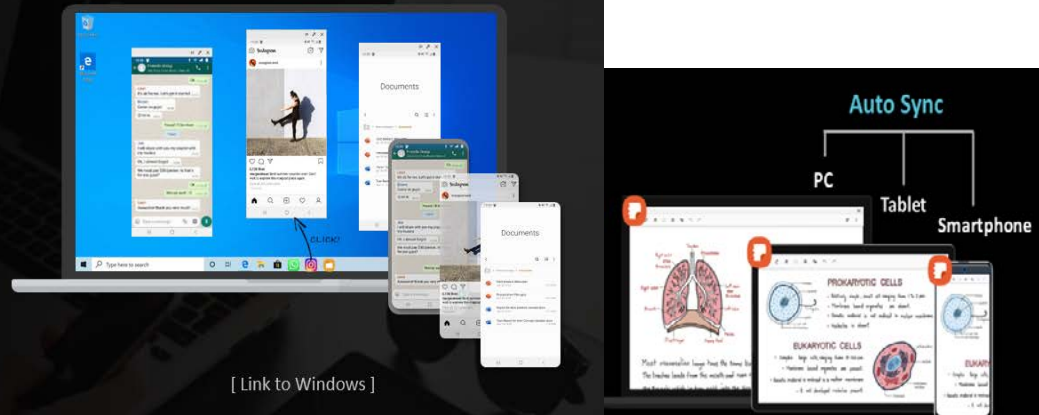

## Extend Mobile Apps to Windows Desktop

One-click access to mobile apps on PC

Mobile app shortcut on taskbar and start menu

Powerful mobile multi-tasking on PC

Run multiple mobile apps simultaneously

※ Beta (\*20. Oct.) Official release (\*20. Nov.)

[ Link to Windows ]