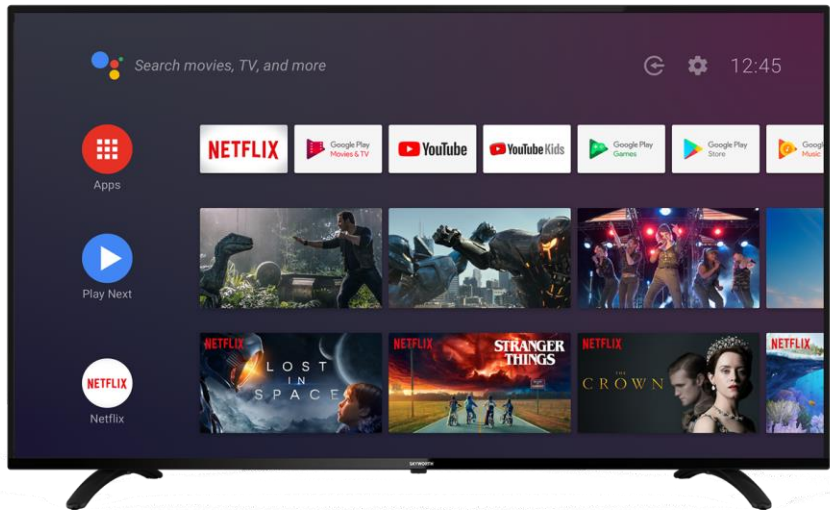

UC6200 SERIES |

50" 55" 65" 70" 75"

QUAD-CORE PROCESSOR

With the power of a quad-core processor, the UC6200 will be able to take whatever you throw at it. So fast, you won't believe it's real life. A true experience to remember.

Bluetooth Voice Remote

Equipped with an included Bluetooth Voice Remote, customers can control every aspect of the UC6200 thanks to the power of Android TV and the Google Assistant Built-in!

HDR 10

View exceptional colors and details better than before! UC6200 supports HDR 10 out of the box so you can experience colors the way they were meant to be experienced.

360° IMMERSIVE SOUND

With Dolby and DTS Trusurround, The UC6200 Series can actively regulate the audio to provide a richer, cleaner, and stereoscopic surround sound effects that will make you feel like you're there.