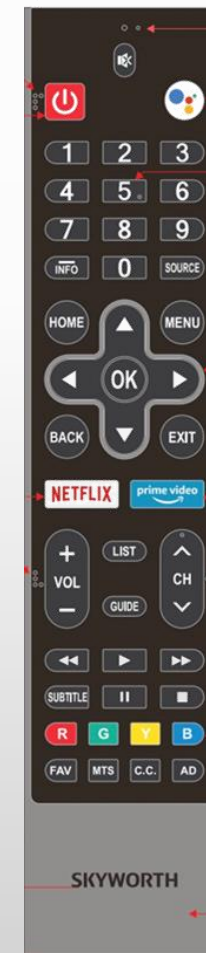

POWER

- AC: 100-240 50/60Hz
- STANDBY: <0.5W