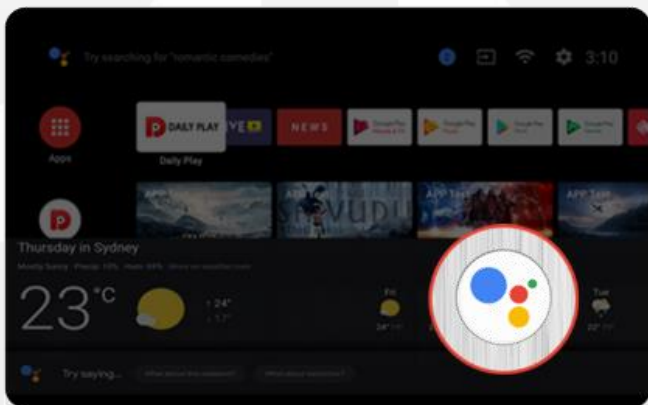

Google Assistant Built-in