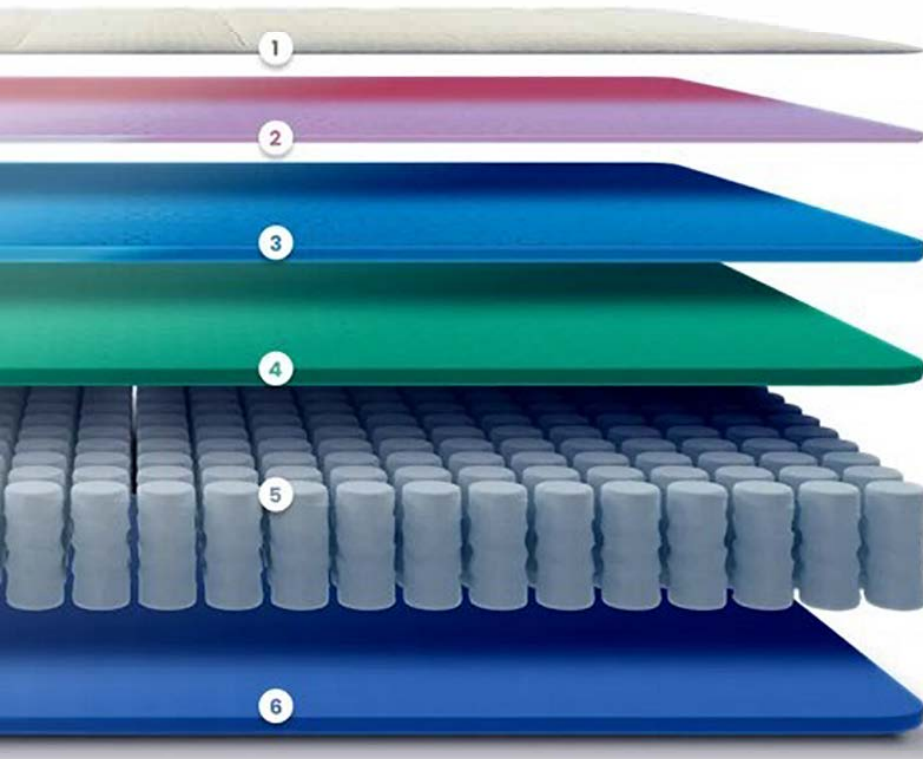

DREAMCLOUD

PREMIER

Luxury Firm

1 6.5 10

CRAFTED WITH PREMIUM MATERIALS

- 1 LUXURY CASHMERE-BLEND COVER**
Thoughtfully-stitched Mongolian cashmere begin your luxurious sleep immersion with a soft tactile experience.
- 2 EURO TOP CRADLE LAYER**
1 inch of high-loft memory foam gently cradles you to sleep.
- 3 EURO TOP SUPPORT LAYER**
1 inch of soft foam supports the layers above thus completes you extra plush Euro top.
- 4 PRESSURE-RELIEF COMFORT LAYER**
A luxe 2.5 inches of gently contouring memory foam targets where you need support the most. Supportive foam ensures every other layer performs better.
- 5 LOW MOTION-TRANSFER SUPPORT LAYER**
1 inch of thoughtfully-placed supportive foam ensures every other layer performs better.
- 6 TARGETED-SUPPORT COIL LAYER**
8.5 inches of individually wrapped coils promotes airflow to reduce motion transfer and flex to support your curves and contours.